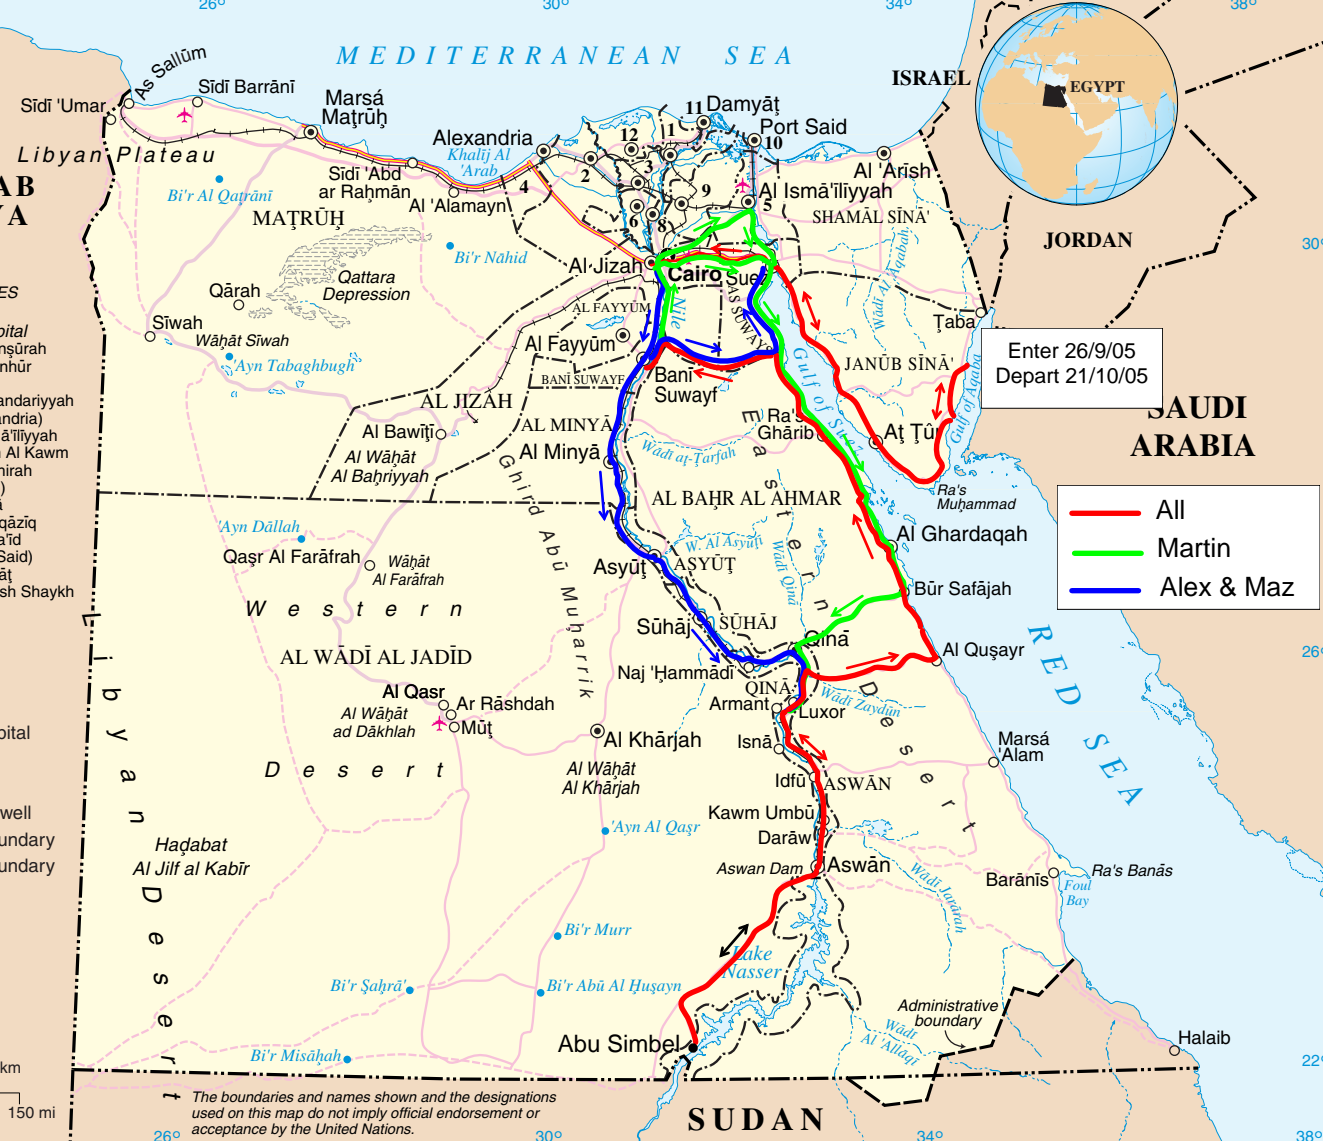

EGYPT

LIBYAN ARAB JAMAHIRIYA

KEY TO GOVERNORATES IN NILE DELTA

Governorate	Capital
1 AD DAQAHLIYAH	Al Manṣūrah
2 AL BUḤAYRAH	Damanhūr
3 AL GHARBĪYAH	Tantā
4 AL ISKANDARIYIYAH	Al Iskandariyyah (Alexandria)
5 AL ISMĀ'ĪLIYAH	Al Ismā'īliyyah
6 AL MNŪFIYAH	Shibīn Al Kawm
7 AL QĀHIRAH	Al Qāhirah (Cairo)
8 AL QALYŪBIYAH	Banhā
9 ASH SHARQĪYAH	Az Zaqqāziq
10 BŪR SA'ĪD	Būr Sa'īd (Port Said)
11 DUMYĀṬ	Dumyāṭ
12 KAFR ASH SHAYKH	Kafr ash Shaykh

- ★ National capital
- ⊙ Governorate capital
- Town, village
- ✈ Major airport
- Cistern, spring, well
- --- International boundary
- --- Governorate boundary
- == Dual highway
- Main road
- Secondary road
- Track
- Railroad

The boundaries and names shown and the designations used on this map do not imply official endorsement or acceptance by the United Nations.

Enter 26/9/05
Depart 21/10/05

- All
- Martin
- Alex & Maz

SUDAN

SAUDI ARABIA

ISRAEL

JORDAN

Libyan Plateau

MEDITERRANEAN SEA